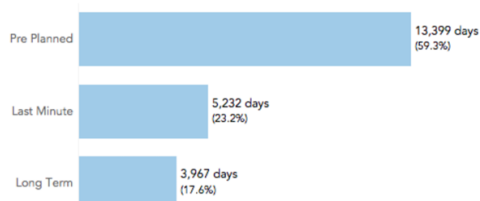

Sub Jobs Overview

22,598 sub days

That's an average of 126 substitutes requested per day

74.1%

of days filled
(16,743 of 22,598 days)

Type of Request

Sub Days

Reason for Request

Sub Days

SUB DATA DASHBOARDS

Unlock hidden insights with data already at your fingertips

Explore Easy-to-Use Charts & Graphs

- Substitute System Overview
- Substitute Pool Details
- Individual School Profiles
- Progress Monitor by Semester